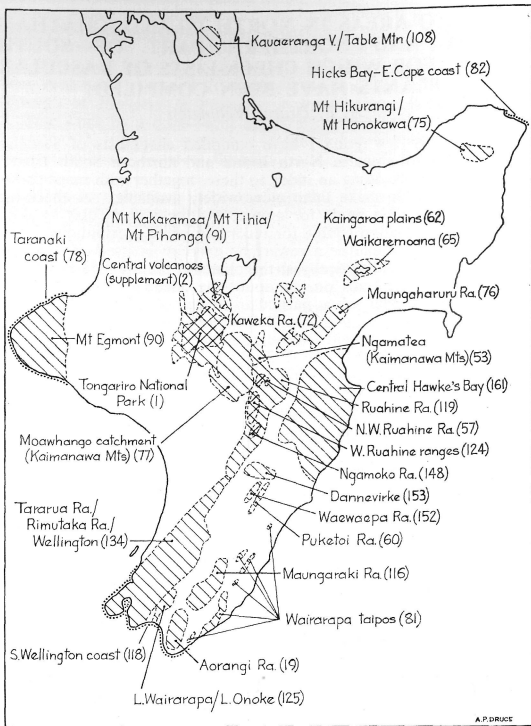

INDEX TO AREAS IN NORTH ISLAND, CHATHAM ISLAND, AND NORTHERN PART OF SOUTH ISLAND, FOR WHICH CHECK-LISTS OF VASCULAR PLANTS HAVE BEEN COMPILED.

A. P. Druce, Wellington

OVER the last few years I have compiled check-lists of vascular plants for many areas in North Island and northern South Island, and my aim in providing an index to these, together with maps showing localities, is to make them more widely available. A check-list can serve both as a guide for anyone visiting a particular locality, and as an information source for recording plant distributions. The compiling of a list can be a rewarding exercise in itself, if it makes one look closely and critically at the plants in the area studied. And not infrequently it leads one to doubt the adequacy of the current taxonomic treatment of a particular group of plants. With few exceptions each list I have compiled is the result of several to many visits to an area; most will I think be reasonably complete. A point worth mentioning is that one does not go into an area as a passive observer just noting down what one happens to see. At the back of one's mind there is a vague "New Zealand Flora", a set of possibilities, and one can actively search for plants that *should be there*, by looking for suitable habitats—a sort of continuous checking of postulates. And even if species X does not show itself, well one can always use a little serendipity, and maybe species Y will be there instead.

Many people have helped make these lists more complete than they would otherwise have been. They are too numerous to mention individually, so I must express my thanks collectively. Some of the lists have been joint efforts from the start: C. Ogle is co-author of lists 54, 59, 87, 109 and 151; G. N. Park co-author of lists 18, 21 and 22; and M. J. A. Simpson co-author of lists 66 and 104. I. A. E. Atkinson prepared the list for Tongariro National Park (1).