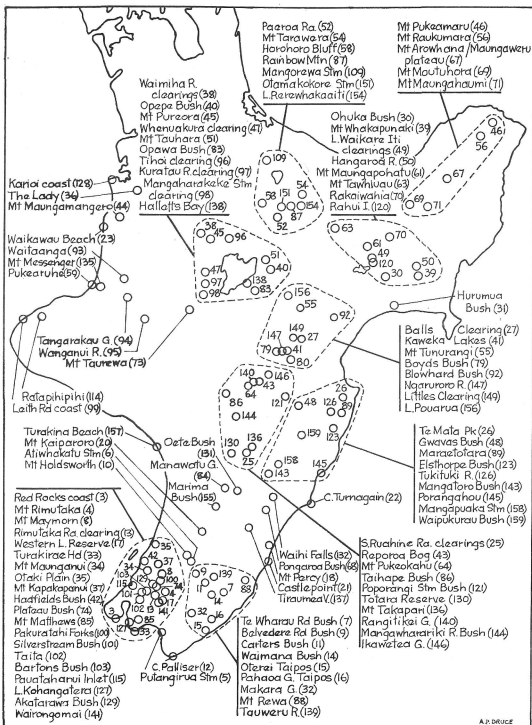

Fig. 1.—Location of larger areas in North Island (mountain ranges, coast-lines, etc.) for which check-lists have been compiled. Not shown: Alpine and subalpine areas (112).

Fig. 2.—Location of smaller areas in North Island (bush remnants, tussock clearings, gorges, individual mountains, etc.) for which check-lists have been compiled. Correction: for “Blowhard Bush (92)” read “Blowhard Bush (80), Bellbird Bush (92)”.

Fig. 3.—Location of areas in the northern part of South Island for which check-lists have been compiled.

Check-lists for a number of areas have been published in the *Bulletin*. They are as follows (*Bulletin* number in brackets):