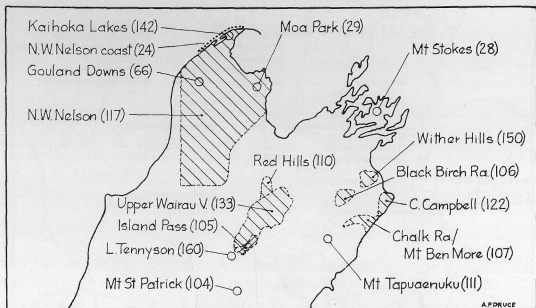

Fig. 3.—Location of areas in the northern part of South Island for which check-lists have been compiled.

Check-lists for a number of areas have been published in the *Bulletin*. They are as follows (*Bulletin* number in brackets):

Complete or nearly complete sets of voucher specimens from the following areas have been deposited in Botany Division Herbarium, Lincoln:

- Balls Clearing, Puketitiri (27)
- Ben More (Mt), between Waima (Ure) and Kekerengu Rivers, and including Chalk Ra. (107)
- Central Hawke's Bay (161)
- Central North Island andesitic volcanoes (1+2)
- Egmont (Mt) (90)
- Huiarau Ra.: L. Waikaremoana, L. Waikare Iti, Ngamoko Ra., and Panekiri Ra. (65)
- Hutt V.: Soil Bureau Property, Taita (102)
- Kaimanawa Mts: Hautapu R. and Moawhango R. catchments (77)
- Kaweka Ra: main range, from Mt Te Iringa to Mt Whetu (72)
- Maungaharuru Ra., Te Waka Ra., and Mt Hukanui (76)
- Nelson (N. W.) (117)
- Nelson (N. W.): Goulard Downs, Mt Goul, and Mt Perry (66)
- Nelson (N. W.): Moa Park (29)
- North Island alpine and subalpine zones (112)
- Raukumara Ra: Mts Hikurangi, Honokawa, Aorangi, Wharekia and Taitai (75)
- Rimutaka Ra: snow-tussock clearing (13)
- Ruahine Ra. (119)
- Ruahine Ra. (W): Whana Huia, Hikurangi and Mokai Patea Ranges (124)
- Ruahine Ra. (N.W.): limestone plateau, including Mt Aorangi (57)
- Ruahine Ra. (S): tussock clearings (25)
- Ruahine Ra. (S): Totara Reserve, Pohangina V. (130)
- Stokes (Mt), Marlborough Sounds (28)
- Taranaki coast (W.) (78)
- Tararua Ra.: Rimutaka Ra., and W. hills, Wellington (134)
- Tararua Ra.: Mt Holdsworth (10)
- Tararua Ra.: Mt Kaiparoro (20)
- Tongariro National Park (1)
- Wairarapa: Aorangi Mts (19)
- Wairarapa: Lakes Wairarapa and Onoko (125)
- Wairarapa: Taipos (81)
- Wellington coast (S) (Paekakariki to Te Kaukau Pt) (118)
- Wellington coast (S): C. Palliser (12)
- Wellington coast (S): Owhiro Bay to Sinclair Head, including Red Rocks Stm. (3)